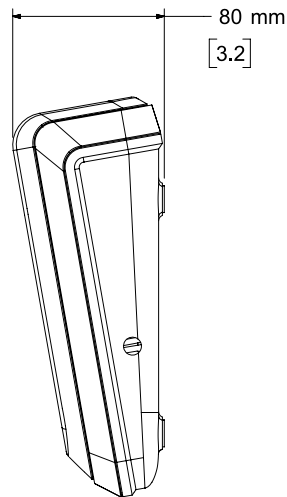

**Top View**  
COVER REMOVED FOR CLARITY

**Front View**  
COVER REMOVED FOR CLARITY

**Bottom View**

**Right View**  
DIMENSIONS APPLY TO BOTH SIDES

**Rear View**

316 mm  
[12.4]

80 mm  
[3.2]

212 mm  
[8.3]

NOTES:  
1. DIMENSIONS ARE IN MILLIMETERS OVER INCHES

	<p>THIRD ANGLE PROJECTION</p>	<p>NOTICE</p> <p>© 2016 BOSE CORPORATION. THIS DRAWING MAY NOT BE COPIED, REPRODUCED, OR USED AS THE BASIS FOR MANUFACTURE OR SALE OF APPARATUS WITHOUT THE PRIOR WRITTEN AUTHORIZATION OF BOSE CORPORATION.</p>			
	<p>UNLESS OTHERWISE SPECIFIED INTERPRET THIS DRAWING PER ASME Y14.5M-1997</p>	<p>DO NOT SCALE DRAWING</p>	<p>CAGE CODE 32108</p>	<p>DOCUMENT NUMBER RF785491-MKTCADS</p>	<p>DESCRIPTION T8S TONEMATCH MIXER</p>