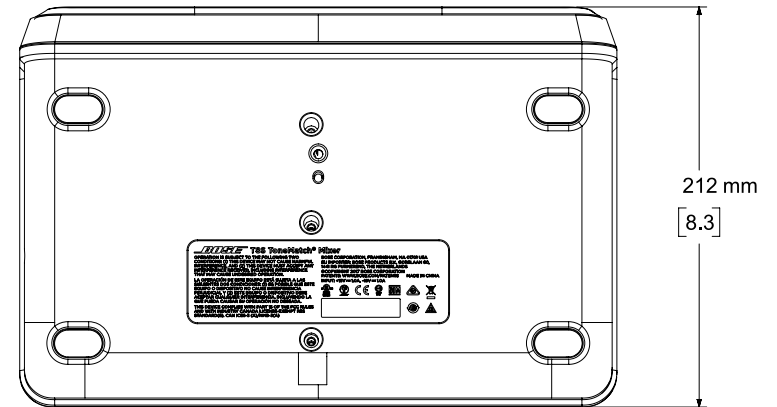

**Top View**  
COVER REMOVED FOR CLARITY

**Front View**  
COVER REMOVED FOR CLARITY

**Bottom View**

**Right View**  
DIMENSIONS APPLY TO BOTH SIDES

**Rear View**

316 mm  
[12.4]

80 mm  
[3.2]

212 mm  
[8.3]

NOTES:  
1. DIMENSIONS ARE IN MILLIMETERS OVER INCHES

	<p>THIRD ANGLE PROJECTION</p>	<p>NOTICE</p> <p>© 2016 BOSE CORPORATION. THIS DRAWING MAY NOT BE COPIED, REPRODUCED, OR USED AS THE BASIS FOR MANUFACTURE OR SALE OF APPARATUS WITHOUT THE PRIOR WRITTEN AUTHORIZATION OF BOSE CORPORATION.</p>			
	<p>UNLESS OTHERWISE SPECIFIED INTERPRET THIS DRAWING PER ASME Y14.5M-1997</p>	<p>DO NOT SCALE DRAWING</p>	<p>CAGE CODE 32108</p>	<p>DOCUMENT NUMBER RF785491-MKTCADS</p>	<p>DESCRIPTION T8S TONEMATCH MIXER</p>