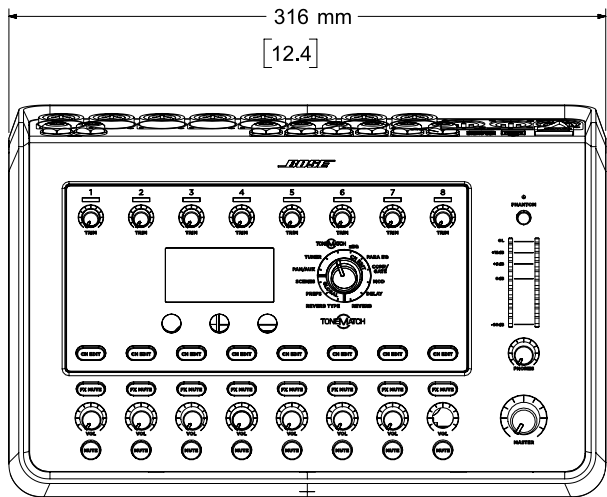

**Top View**  
COVER REMOVED FOR CLARITY

**Front View**  
COVER REMOVED FOR CLARITY

**Bottom View**

**Right View**  
DIMENSIONS APPLY TO BOTH SIDES

**Rear View**

316 mm  
[12.4]

80 mm  
[3.2]

212 mm  
[8.3]

NOTES:  
1. DIMENSIONS ARE IN MILLIMETERS OVER INCHES

	<p>THIRD ANGLE PROJECTION</p>	<p>NOTICE</p> <p>© 2016 BOSE CORPORATION. THIS DRAWING MAY NOT BE COPIED, REPRODUCED, OR USED AS THE BASIS FOR MANUFACTURE OR SALE OF APPARATUS WITHOUT THE PRIOR WRITTEN AUTHORIZATION OF BOSE CORPORATION.</p>			
	<p>UNLESS OTHERWISE SPECIFIED INTERPRET THIS DRAWING PER ASME Y14.5M-1997</p>	<p>DO NOT SCALE DRAWING</p>	<p>CAGE CODE 32108</p>	<p>DOCUMENT NUMBER RF785491-MKTCADS</p>	<p>DESCRIPTION T8S TONEMATCH MIXER</p>