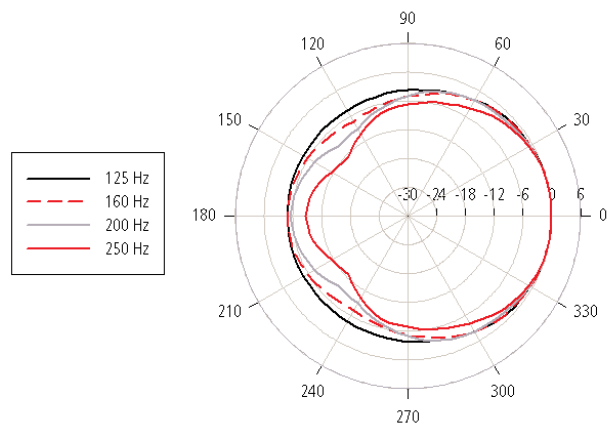

PANARAY[®] LT9402[™]-III

Mid/High-Frequency Loudspeaker

PROFESSIONAL SYSTEMS DIVISION

Polar Plots 1/3 Octave Horizontal

PANARAY® LT9402™ -III

Mid/High-Frequency Loudspeaker

PROFESSIONAL SYSTEMS DIVISION

Polar Plots 1/3 Octave Vertical