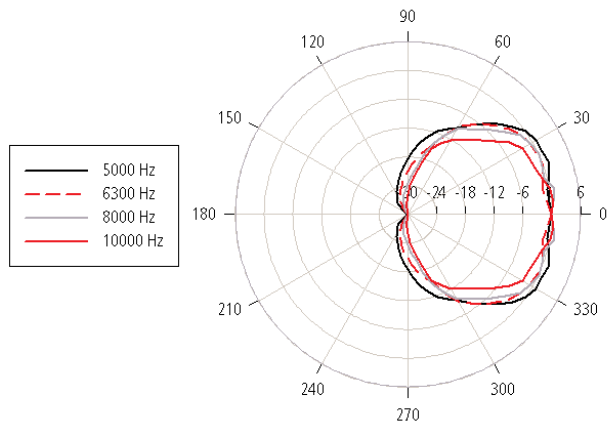

PANARAY[®] LT9402[™]-III

Mid/High-Frequency Loudspeaker

PROFESSIONAL SYSTEMS DIVISION

Polar Plots 1/3 Octave Horizontal

PANARAY® LT9402™ -III

Mid/High-Frequency Loudspeaker

PROFESSIONAL SYSTEMS DIVISION

Polar Plots 1/3 Octave Vertical