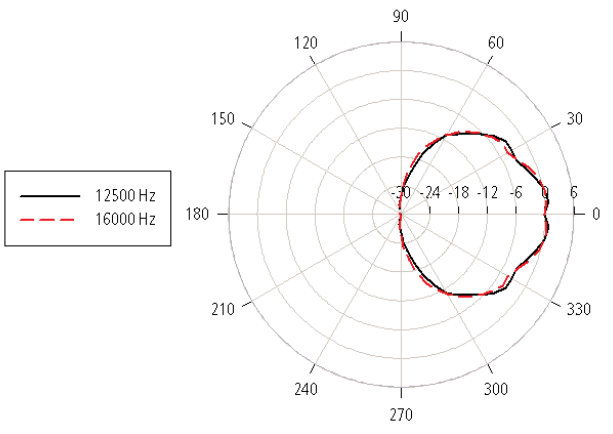

PANARAY[®] LT9402[™]-III

Mid/High-Frequency Loudspeaker

PROFESSIONAL SYSTEMS DIVISION

Polar Plots 1/3 Octave Horizontal

PANARAY® LT9402™ -III

Mid/High-Frequency Loudspeaker

PROFESSIONAL SYSTEMS DIVISION

Polar Plots 1/3 Octave Vertical