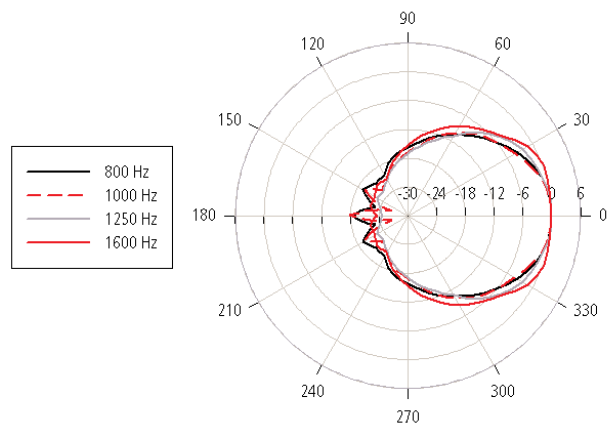

PANARAY[®] LT9402[™]-III

Mid/High-Frequency Loudspeaker

PROFESSIONAL SYSTEMS DIVISION

Polar Plots 1/3 Octave Horizontal

PANARAY® LT9402™ -III

Mid/High-Frequency Loudspeaker

PROFESSIONAL SYSTEMS DIVISION

Polar Plots 1/3 Octave Vertical