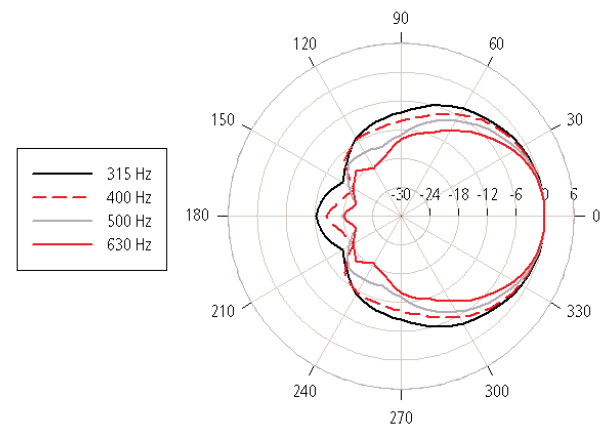

PANARAY[®] LT9402[™]-III

Mid/High-Frequency Loudspeaker

PROFESSIONAL SYSTEMS DIVISION

Polar Plots 1/3 Octave Horizontal

PANARAY® LT9402™ -III

Mid/High-Frequency Loudspeaker

PROFESSIONAL SYSTEMS DIVISION

Polar Plots 1/3 Octave Vertical