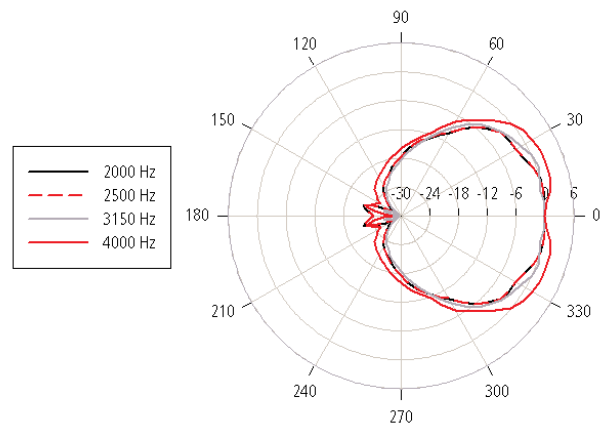

PANARAY[®] LT9402[™]-III

Mid/High-Frequency Loudspeaker

PROFESSIONAL SYSTEMS DIVISION

Polar Plots 1/3 Octave Horizontal

PANARAY® LT9402™ -III

Mid/High-Frequency Loudspeaker

PROFESSIONAL SYSTEMS DIVISION

Polar Plots 1/3 Octave Vertical