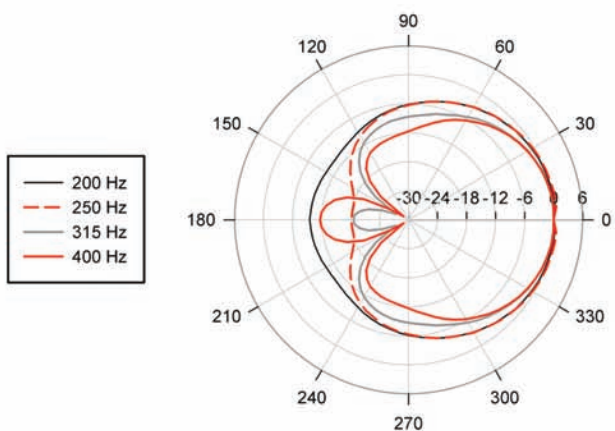

PANARAY® LT 9400

Mid/High-Frequency Loudspeaker

PROFESSIONAL SYSTEMS DIVISION

Polar Plots 1/3 Octave Horizontal

PANARAY® LT 9400

Mid/High-Frequency Loudspeaker

PROFESSIONAL SYSTEMS DIVISION

Polar Plots 1/3 Octave Vertical