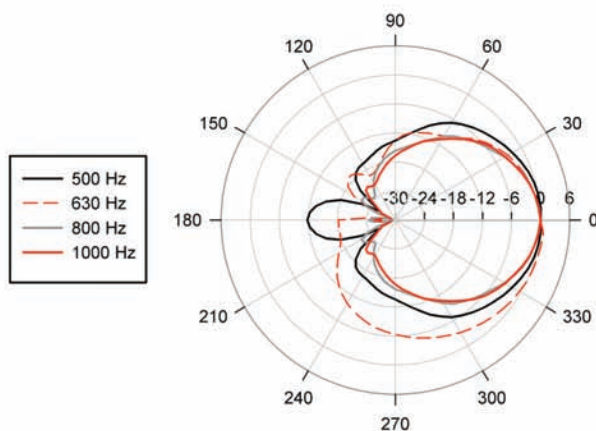

PANARAY® LT 9400

Mid/High-Frequency Loudspeaker

PROFESSIONAL SYSTEMS DIVISION

Polar Plots 1/3 Octave Horizontal

PANARAY® LT 9400

Mid/High-Frequency Loudspeaker

PROFESSIONAL SYSTEMS DIVISION

Polar Plots 1/3 Octave Vertical