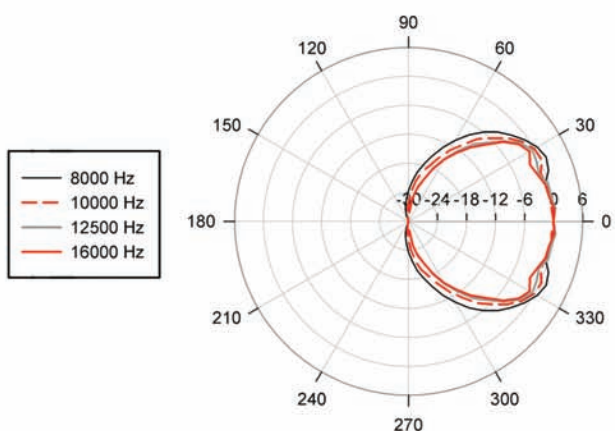

PANARAY® LT 9400

Mid/High-Frequency Loudspeaker

PROFESSIONAL SYSTEMS DIVISION

Polar Plots 1/3 Octave Horizontal

PANARAY® LT 9400

Mid/High-Frequency Loudspeaker

PROFESSIONAL SYSTEMS DIVISION

Polar Plots 1/3 Octave Vertical