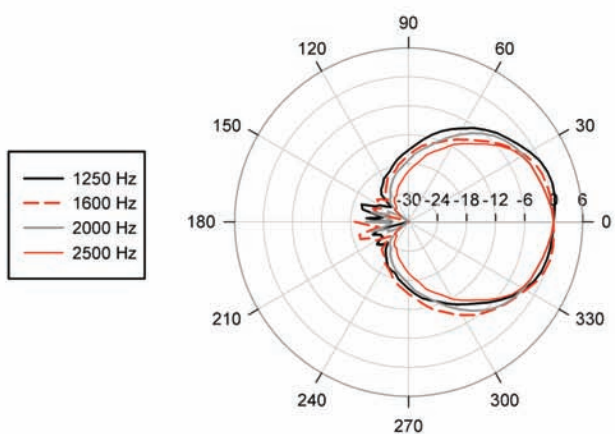

PANARAY® LT 9400

Mid/High-Frequency Loudspeaker

PROFESSIONAL SYSTEMS DIVISION

Polar Plots 1/3 Octave Horizontal

PANARAY® LT 9400

Mid/High-Frequency Loudspeaker

PROFESSIONAL SYSTEMS DIVISION

Polar Plots 1/3 Octave Vertical