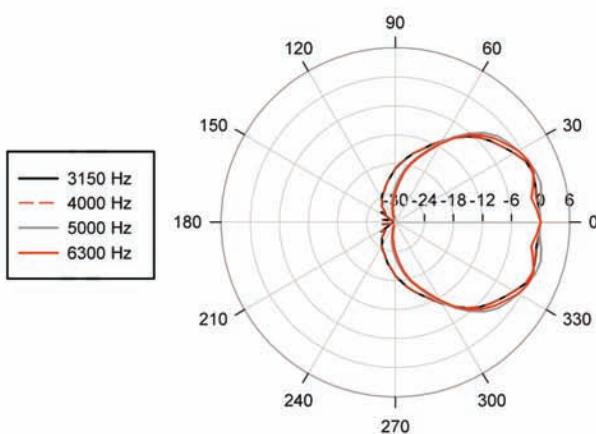

PANARAY® LT 9400

Mid/High-Frequency Loudspeaker

PROFESSIONAL SYSTEMS DIVISION

Polar Plots 1/3 Octave Horizontal

PANARAY® LT 9400

Mid/High-Frequency Loudspeaker

PROFESSIONAL SYSTEMS DIVISION

Polar Plots 1/3 Octave Vertical