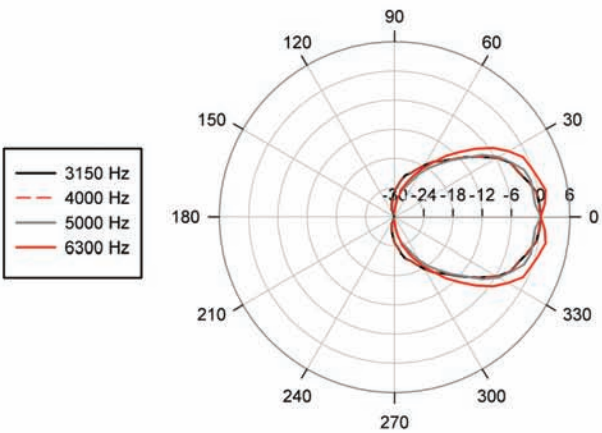

PANARAY® LT 6400

Mid/High-Frequency Loudspeaker

PROFESSIONAL SYSTEMS DIVISION

Polar Plots 1/3 Octave Horizontal

PANARAY® LT 6400

Mid/High-Frequency Loudspeaker

PROFESSIONAL SYSTEMS DIVISION

Polar Plots 1/3 Octave Vertical