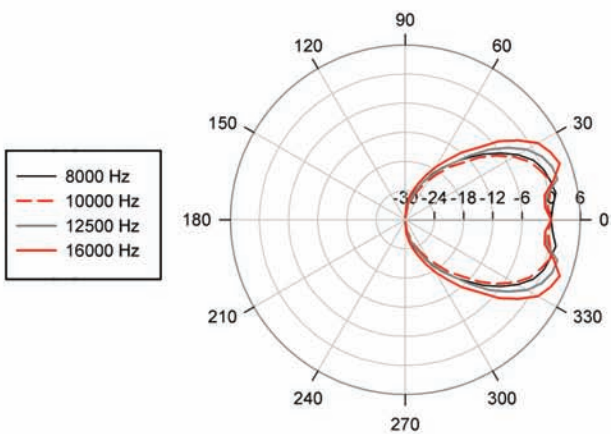

PANARAY® LT 6400

Mid/High-Frequency Loudspeaker

PROFESSIONAL SYSTEMS DIVISION

Polar Plots 1/3 Octave Horizontal

PANARAY® LT 6400

Mid/High-Frequency Loudspeaker

PROFESSIONAL SYSTEMS DIVISION

Polar Plots 1/3 Octave Vertical