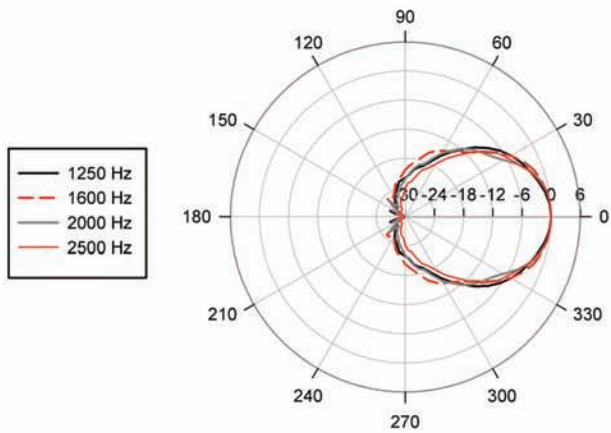

PANARAY® LT 6400

Mid/High-Frequency Loudspeaker

PROFESSIONAL SYSTEMS DIVISION

Polar Plots 1/3 Octave Horizontal

PANARAY® LT 6400

Mid/High-Frequency Loudspeaker

PROFESSIONAL SYSTEMS DIVISION

Polar Plots 1/3 Octave Vertical