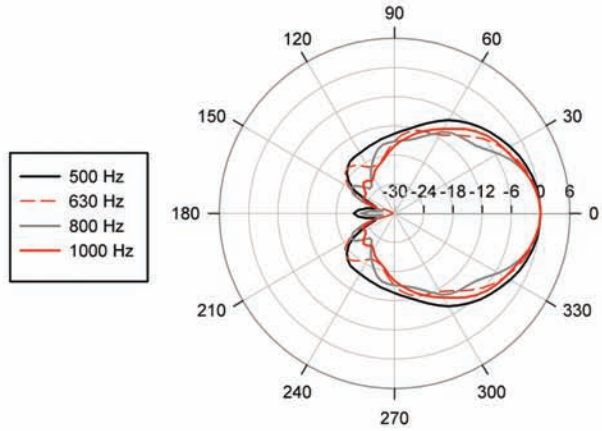

PANARAY® LT 6400

Mid/High-Frequency Loudspeaker

PROFESSIONAL SYSTEMS DIVISION

Polar Plots 1/3 Octave Horizontal

PANARAY® LT 6400

Mid/High-Frequency Loudspeaker

PROFESSIONAL SYSTEMS DIVISION

Polar Plots 1/3 Octave Vertical