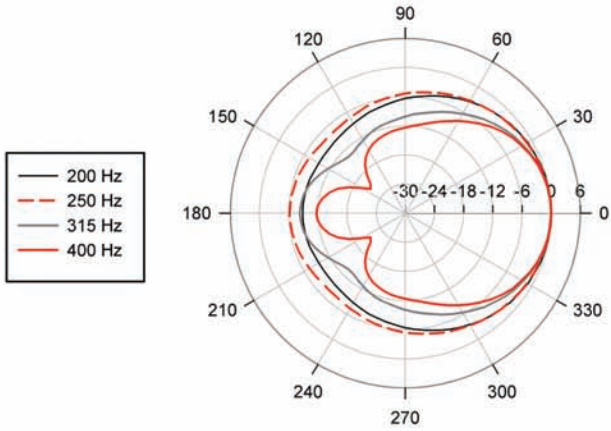

PANARAY® LT 6400

Mid/High-Frequency Loudspeaker

PROFESSIONAL SYSTEMS DIVISION

Polar Plots 1/3 Octave Horizontal

PANARAY® LT 6400

Mid/High-Frequency Loudspeaker

PROFESSIONAL SYSTEMS DIVISION

Polar Plots 1/3 Octave Vertical