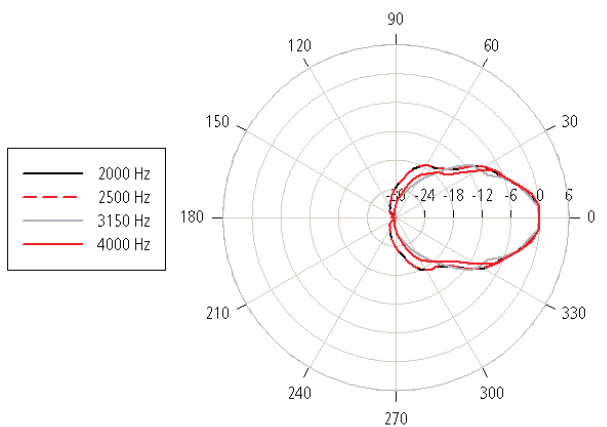

PANARAY® LT4402®-III

Mid/High-Frequency Loudspeaker

PROFESSIONAL SYSTEMS DIVISION

Polar Plots 1/3 Octave Horizontal

PANARAY® LT4402®-III

Mid/High-Frequency Loudspeaker

PROFESSIONAL SYSTEMS DIVISION

Polar Plots 1/3 Octave Vertical