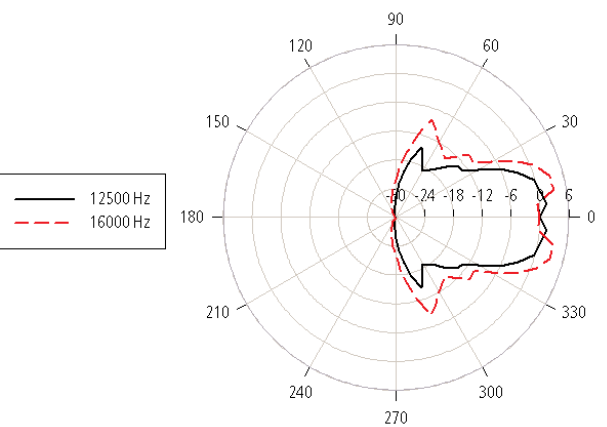

PANARAY® LT4402®-III

Mid/High-Frequency Loudspeaker

PROFESSIONAL SYSTEMS DIVISION

Polar Plots 1/3 Octave Horizontal

PANARAY® LT4402®-III

Mid/High-Frequency Loudspeaker

PROFESSIONAL SYSTEMS DIVISION

Polar Plots 1/3 Octave Vertical