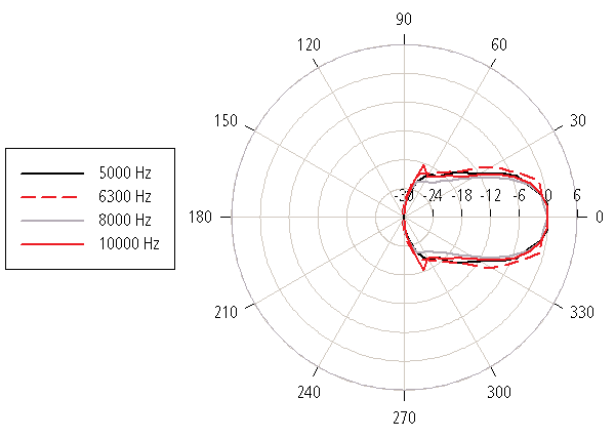

PANARAY® LT4402®-III

Mid/High-Frequency Loudspeaker

PROFESSIONAL SYSTEMS DIVISION

Polar Plots 1/3 Octave Horizontal

PANARAY® LT4402®-III

Mid/High-Frequency Loudspeaker

PROFESSIONAL SYSTEMS DIVISION

Polar Plots 1/3 Octave Vertical