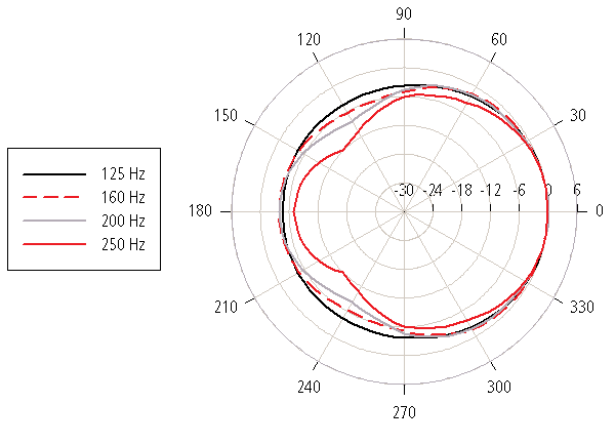

PANARAY® LT4402®-III

Mid/High-Frequency Loudspeaker

PROFESSIONAL SYSTEMS DIVISION

Polar Plots 1/3 Octave Horizontal

PANARAY® LT4402®-III

Mid/High-Frequency Loudspeaker

PROFESSIONAL SYSTEMS DIVISION

Polar Plots 1/3 Octave Vertical