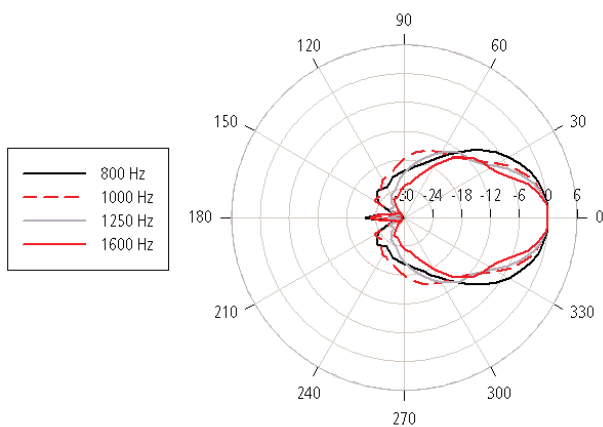

PANARAY® LT4402®-III

Mid/High-Frequency Loudspeaker

PROFESSIONAL SYSTEMS DIVISION

Polar Plots 1/3 Octave Horizontal

PANARAY® LT4402®-III

Mid/High-Frequency Loudspeaker

PROFESSIONAL SYSTEMS DIVISION

Polar Plots 1/3 Octave Vertical