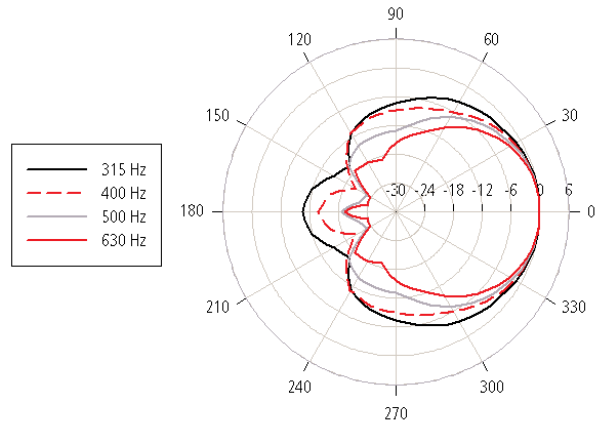

PANARAY® LT4402®-III

Mid/High-Frequency Loudspeaker

PROFESSIONAL SYSTEMS DIVISION

Polar Plots 1/3 Octave Horizontal

PANARAY® LT4402®-III

Mid/High-Frequency Loudspeaker

PROFESSIONAL SYSTEMS DIVISION

Polar Plots 1/3 Octave Vertical