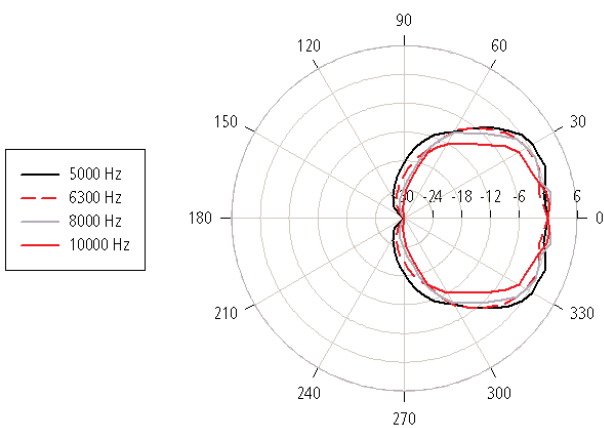

PANARAY® LT9702®-III

Mid/High-Frequency Loudspeaker

PROFESSIONAL SYSTEMS DIVISION

Polar Plots 1/3 Octave Horizontal

PANARAY® LT9702®-III

Mid/High-Frequency Loudspeaker

PROFESSIONAL SYSTEMS DIVISION

Polar Plots 1/3 Octave Vertical