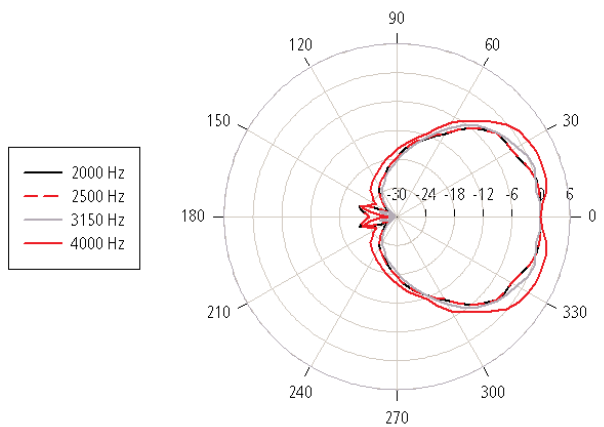

PANARAY® LT9702®-III

Mid/High-Frequency Loudspeaker

PROFESSIONAL SYSTEMS DIVISION

Polar Plots 1/3 Octave Horizontal

PANARAY® LT9702®-III

Mid/High-Frequency Loudspeaker

PROFESSIONAL SYSTEMS DIVISION

Polar Plots 1/3 Octave Vertical