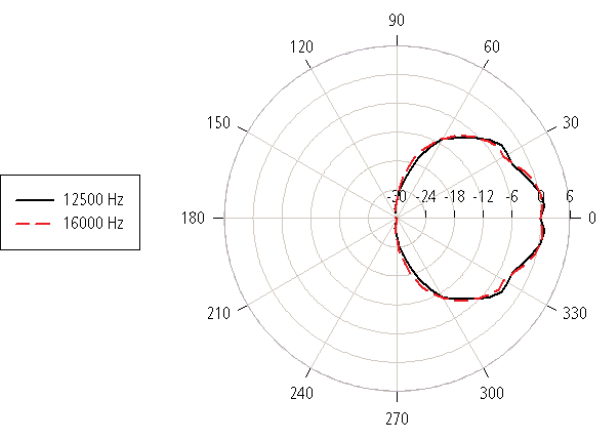

PANARAY® LT9702®-III

Mid/High-Frequency Loudspeaker

PROFESSIONAL SYSTEMS DIVISION

Polar Plots 1/3 Octave Horizontal

PANARAY® LT9702®-III

Mid/High-Frequency Loudspeaker

PROFESSIONAL SYSTEMS DIVISION

Polar Plots 1/3 Octave Vertical