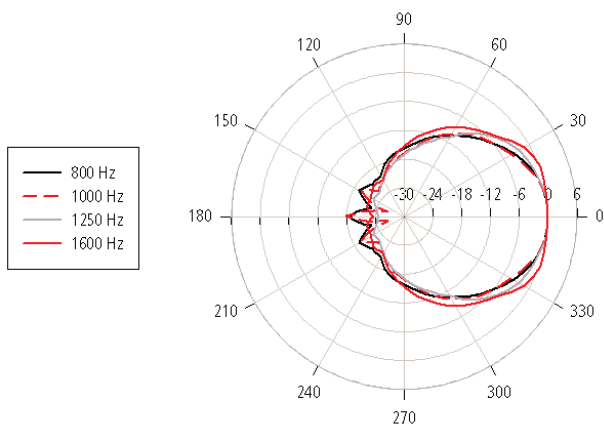

PANARAY® LT9702®-III

Mid/High-Frequency Loudspeaker

PROFESSIONAL SYSTEMS DIVISION

Polar Plots 1/3 Octave Horizontal

PANARAY® LT9702®-III

Mid/High-Frequency Loudspeaker

PROFESSIONAL SYSTEMS DIVISION

Polar Plots 1/3 Octave Vertical