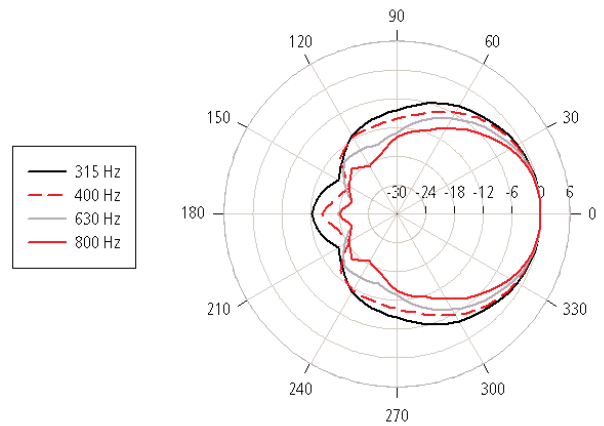

PANARAY® LT9702®-III

Mid/High-Frequency Loudspeaker

PROFESSIONAL SYSTEMS DIVISION

Polar Plots 1/3 Octave Horizontal

PANARAY® LT9702®-III

Mid/High-Frequency Loudspeaker

PROFESSIONAL SYSTEMS DIVISION

Polar Plots 1/3 Octave Vertical