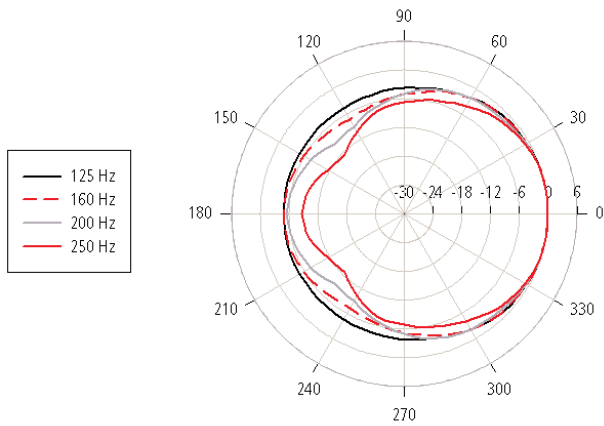

PANARAY® LT9702®-III

Mid/High-Frequency Loudspeaker

PROFESSIONAL SYSTEMS DIVISION

Polar Plots 1/3 Octave Horizontal

PANARAY® LT9702®-III

Mid/High-Frequency Loudspeaker

PROFESSIONAL SYSTEMS DIVISION

Polar Plots 1/3 Octave Vertical